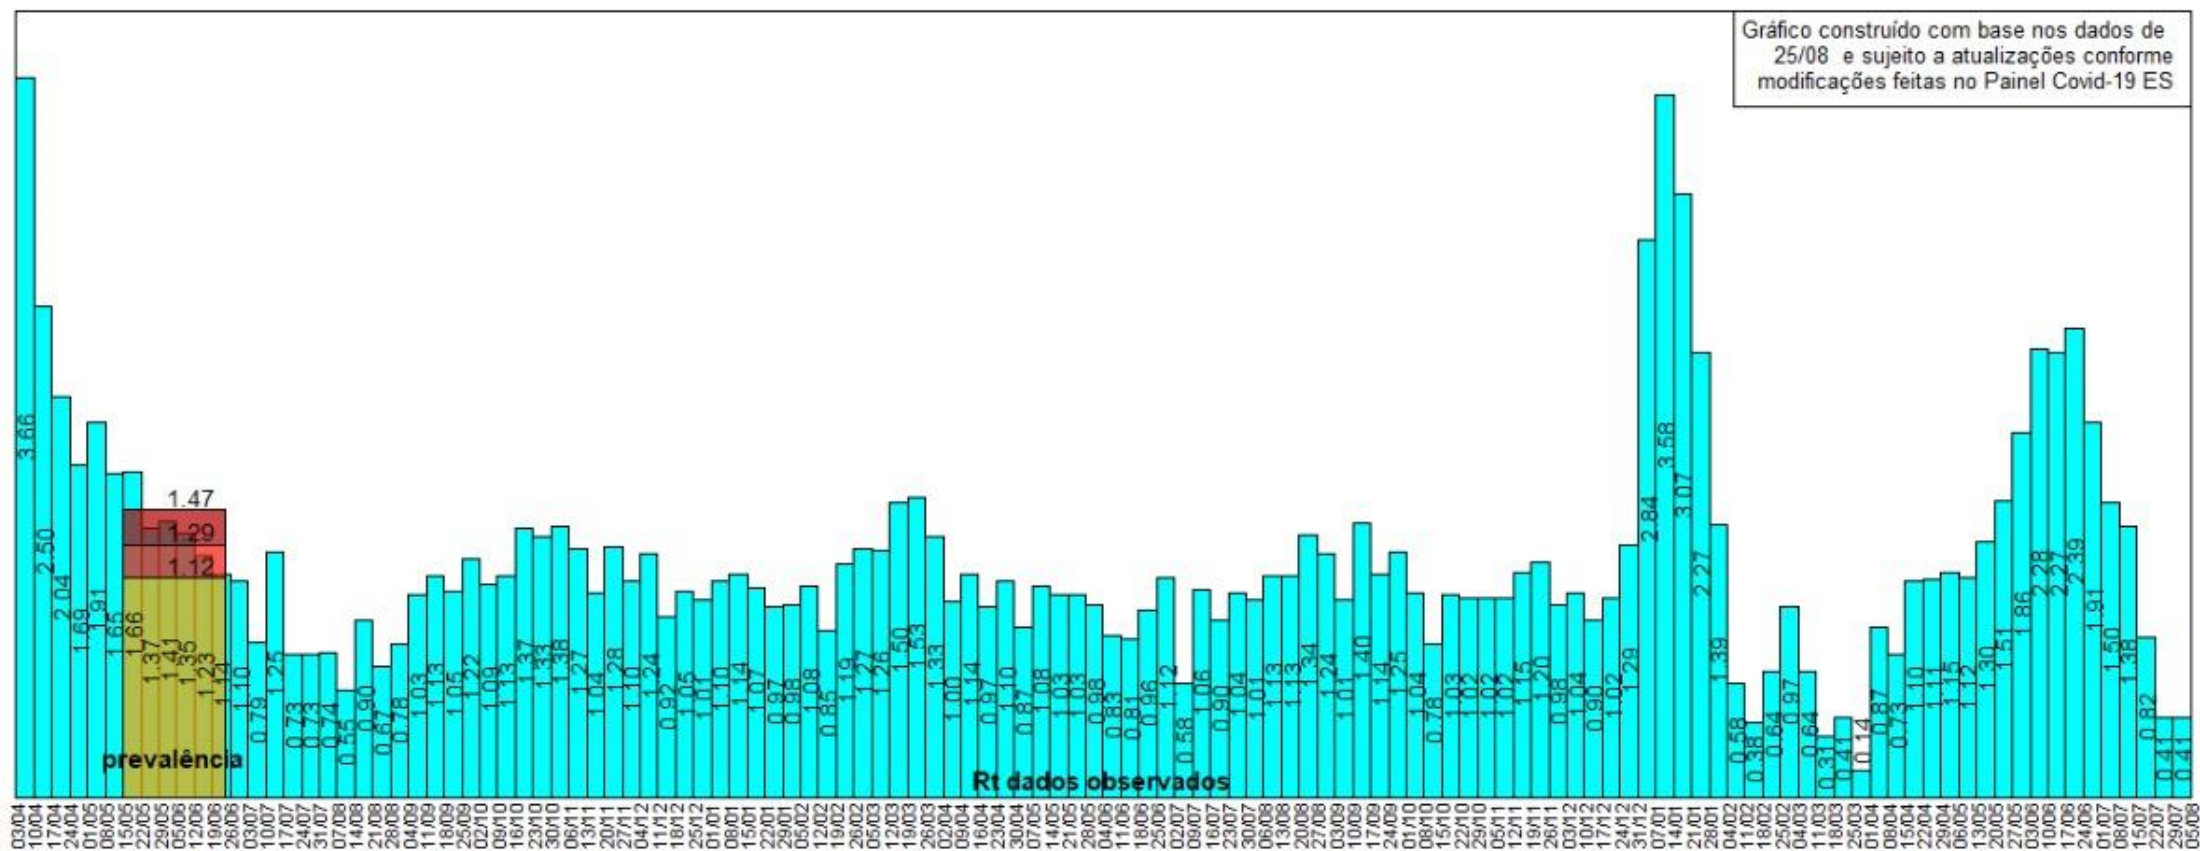

Taxas de Transmissão

Rt - Grande Vitória