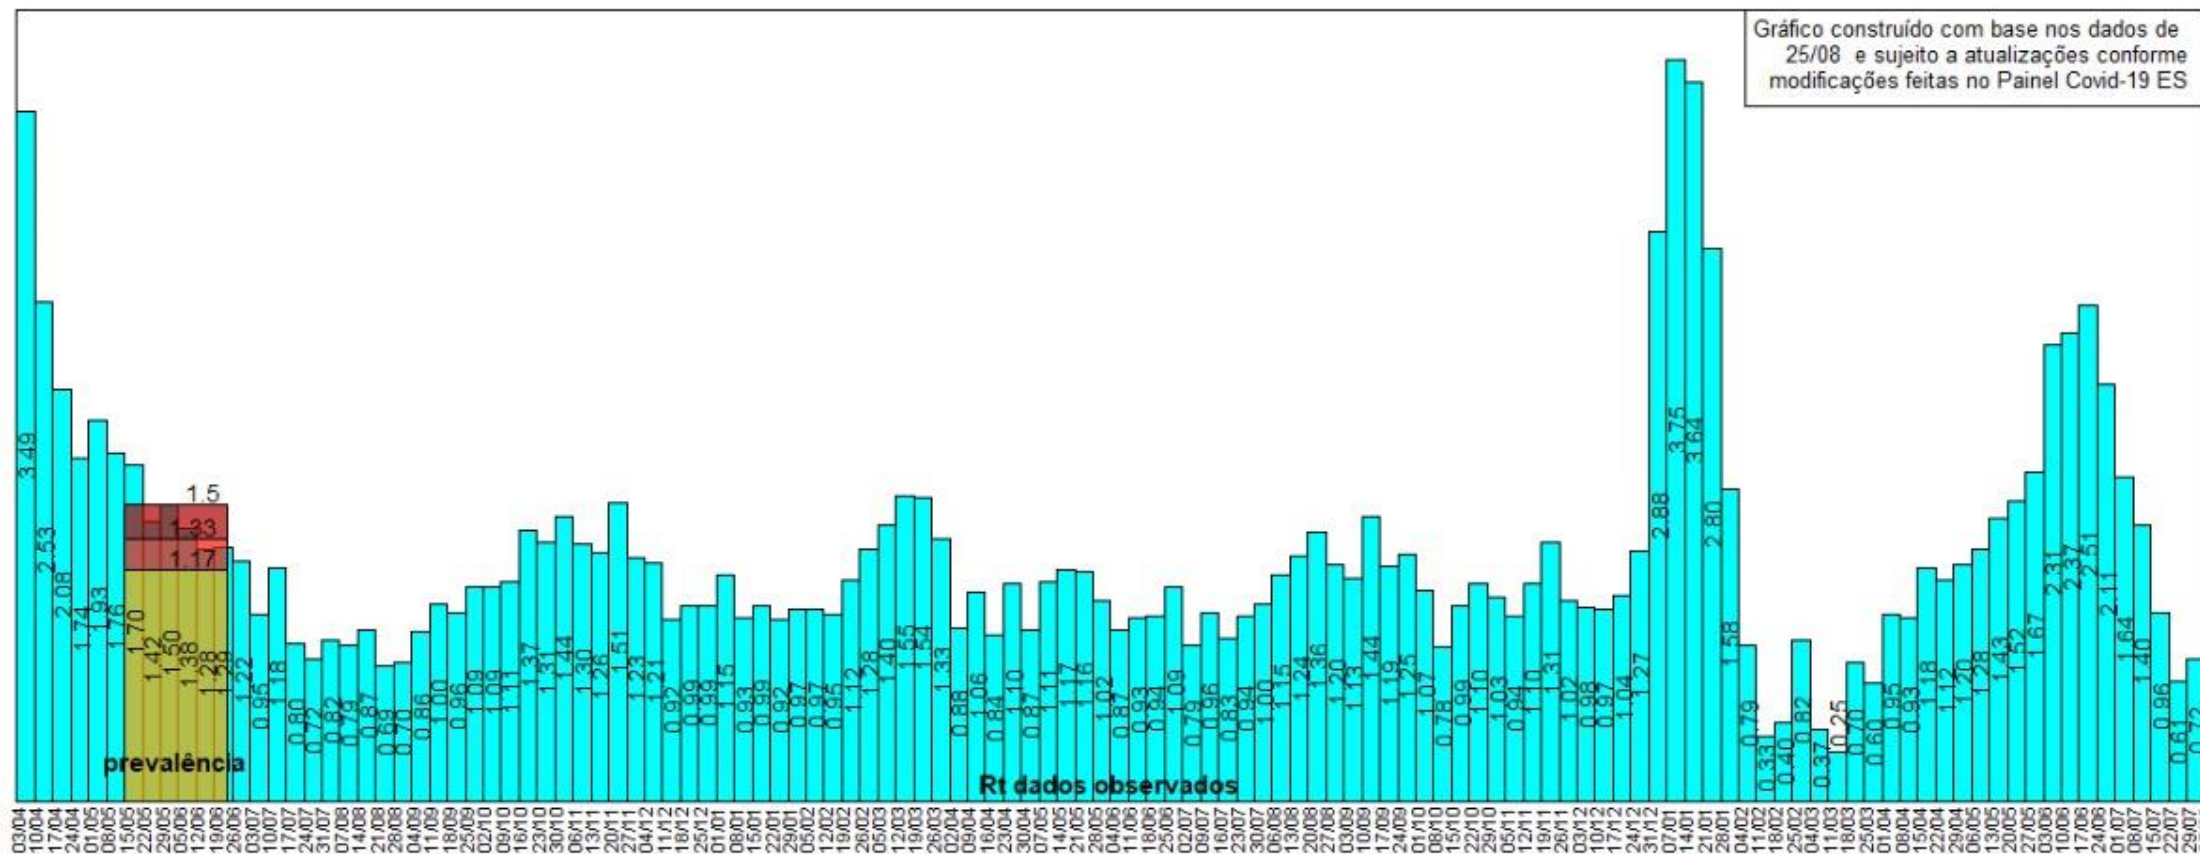

Taxas de Transmissão

Rt - Espírito Santo